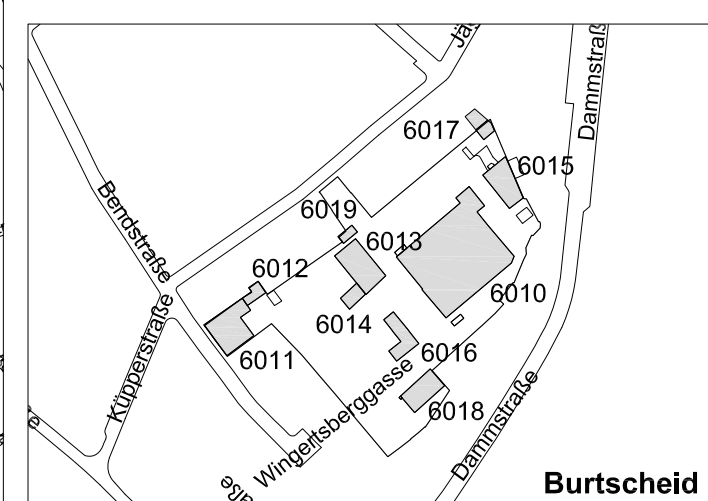

Campus Mitte

Dez. Facility Management
Lageplan
Campus Mitte, West,
Burtscheid
10.24 Stand 06/2014