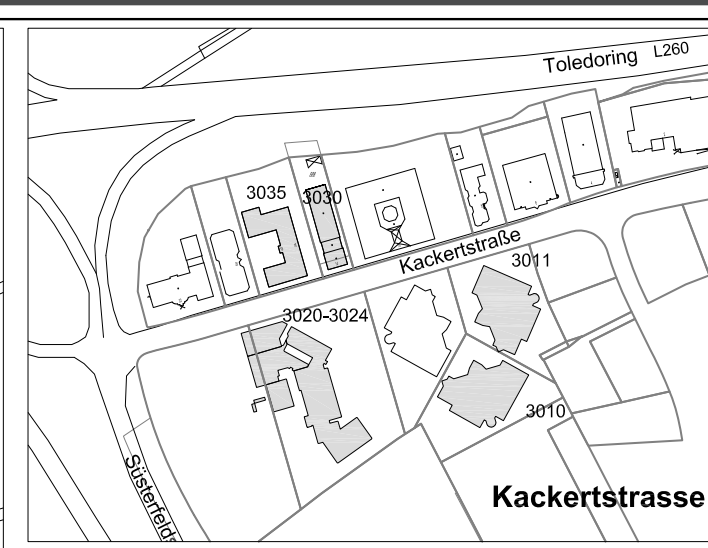

Campus Mitte

Dez. Facility Management
Lageplan
Campus Mitte, West,
Burtscheid
10.24 Stand 06/2014