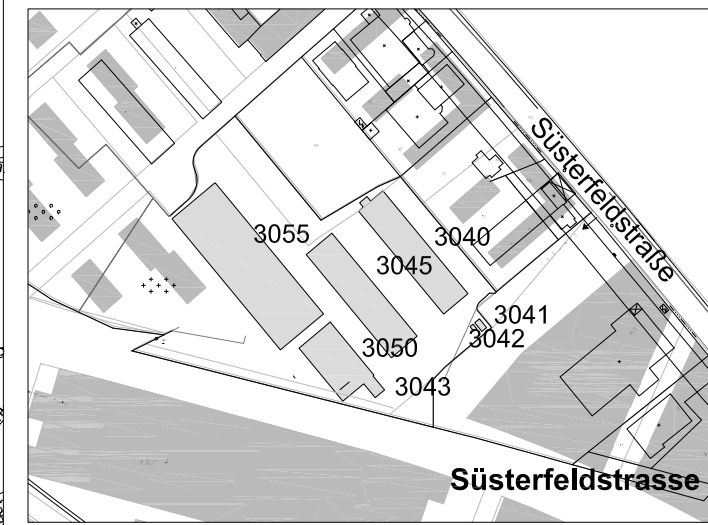

Campus Mitte

Dez. Facility Management
Lageplan
Campus Mitte, West,
Burtscheid
10.24 Stand 06/2014