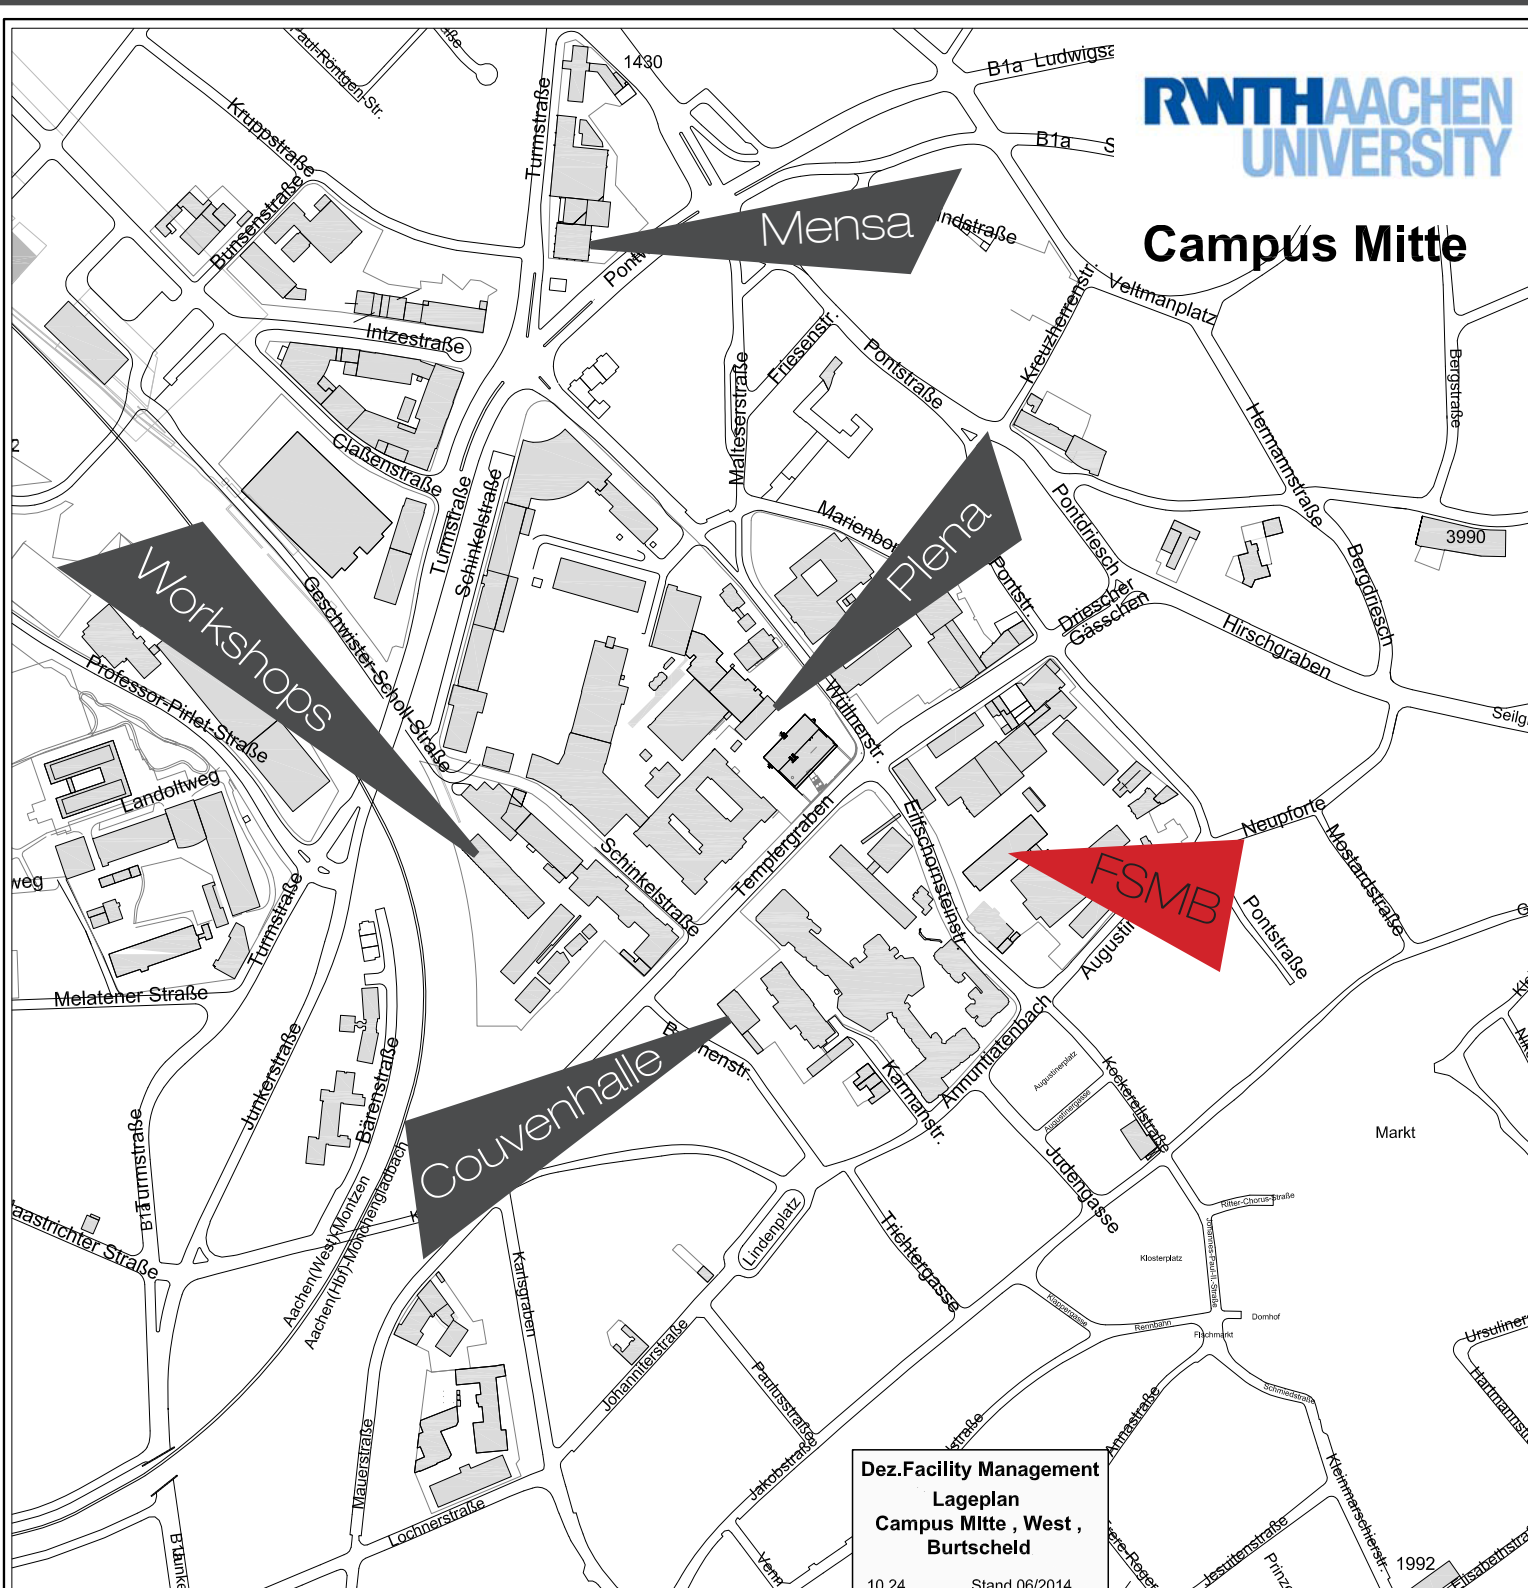

Campus Mitte

Dez. Facility Management
Lageplan
Campus Mitte, West,
Burtscheid
10.24 Stand 06/2014