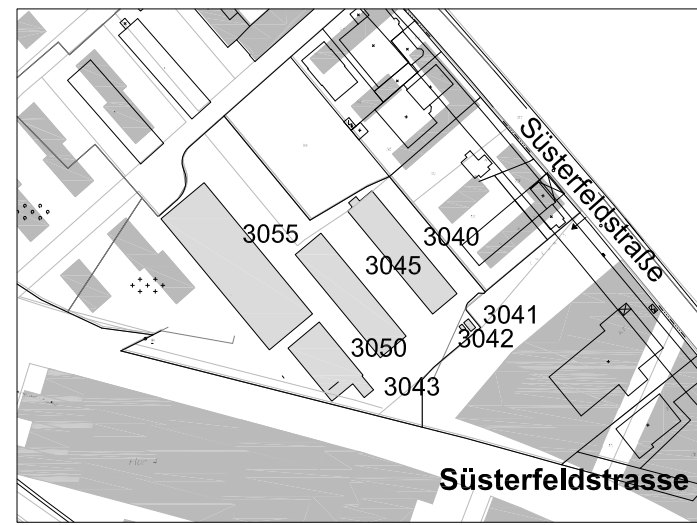

Campus Mitte

Dez. Facility Management
Lageplan
Campus Mitte, West,
Burtscheid
10.24 Stand 06/2014