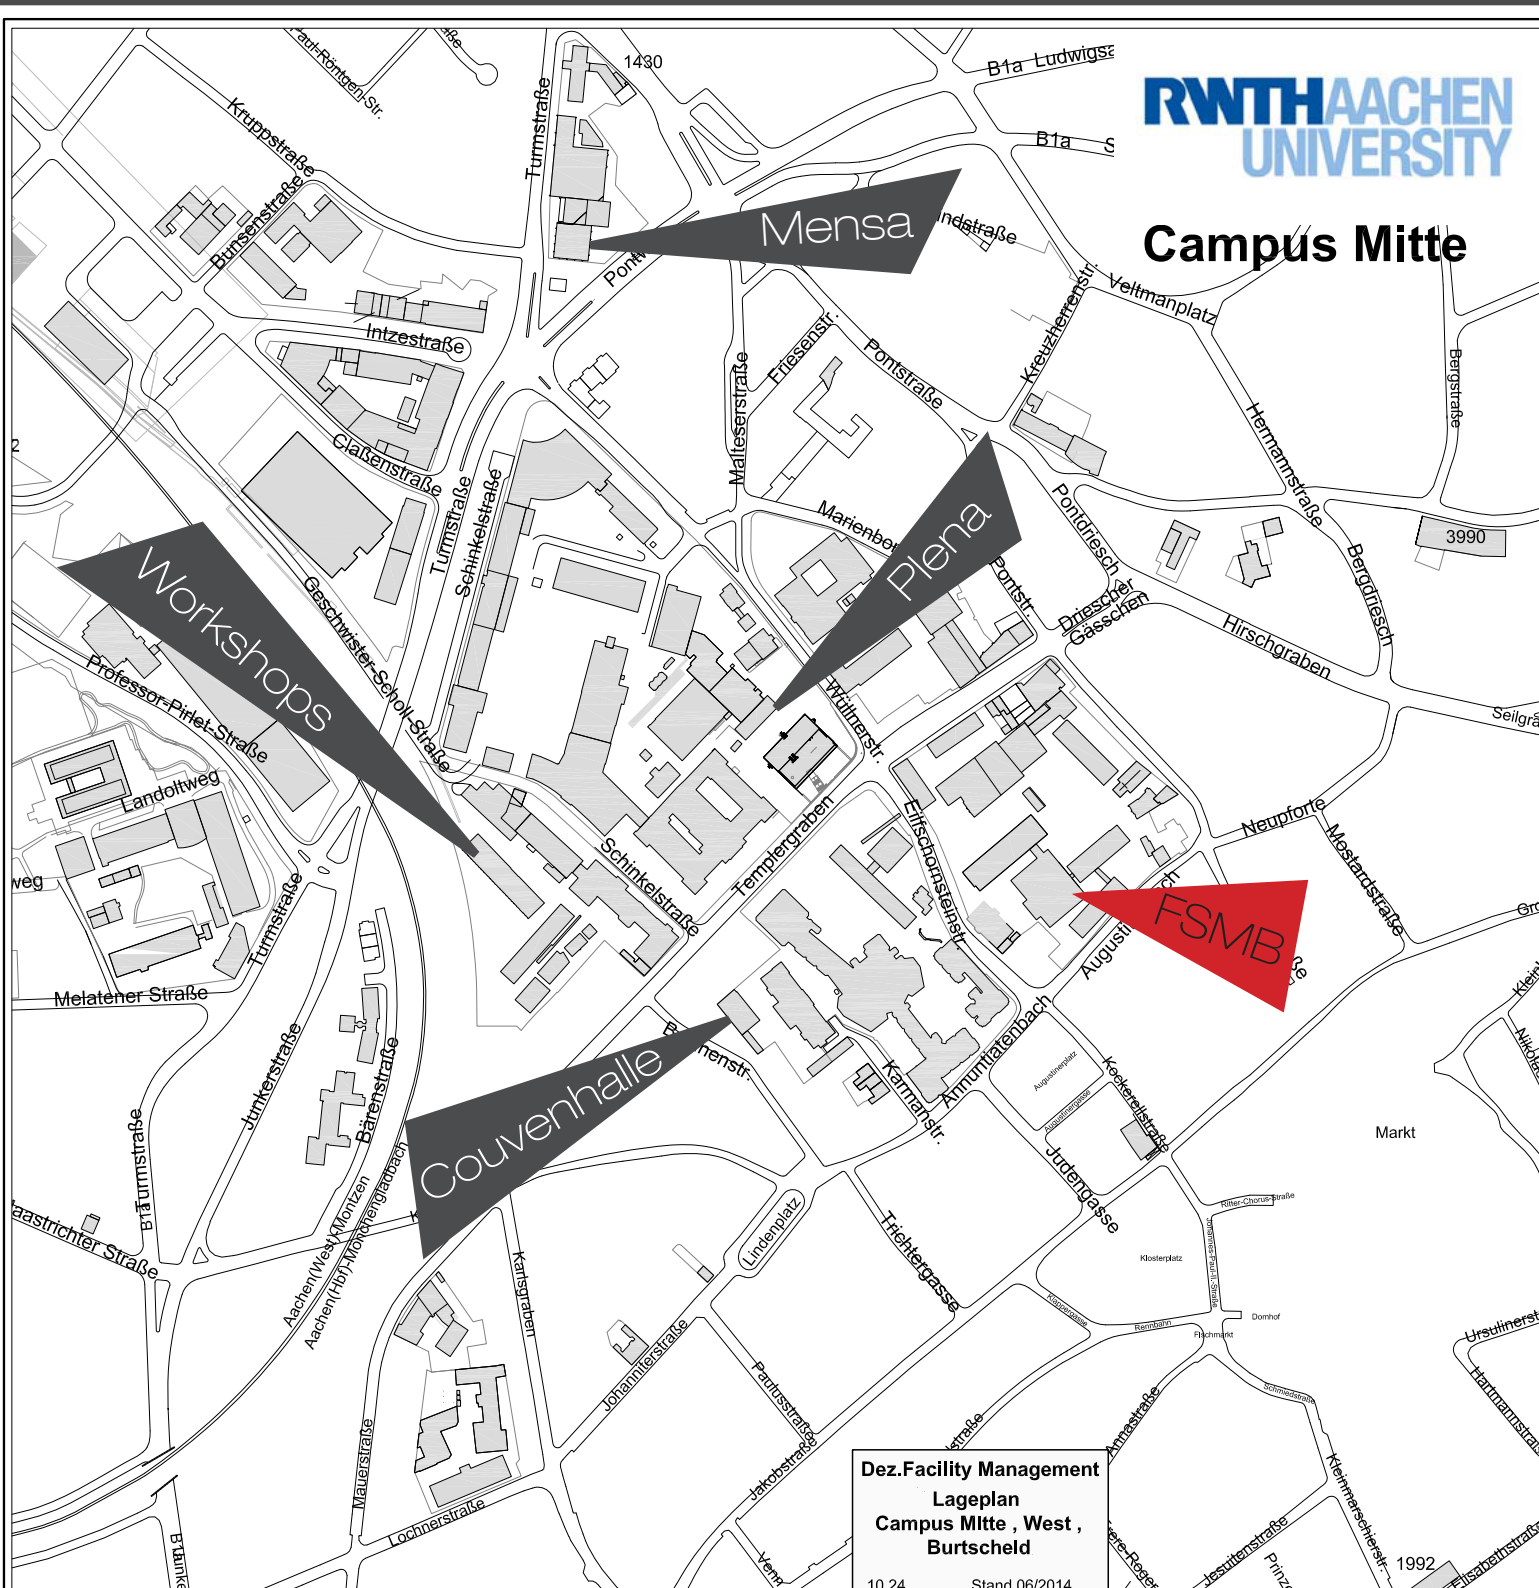

Campus Mitte

Dez. Facility Management
Lageplan
Campus Mitte, West,
Burtscheid
10.24 Stand 06/2014