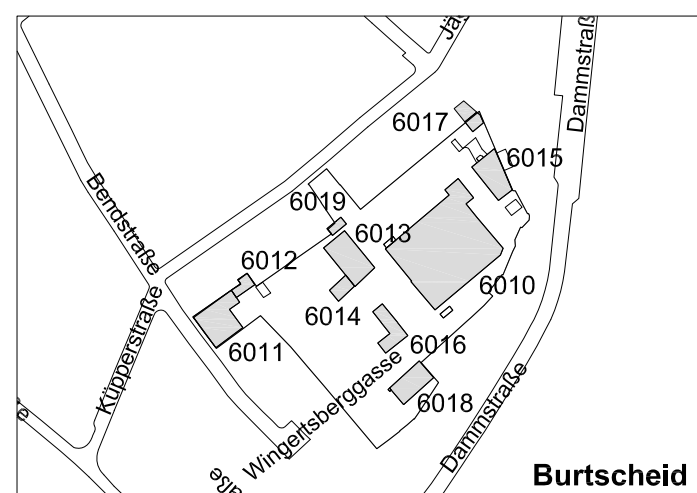

Campus Mitte

Dez. Facility Management
Lageplan
Campus Mitte, West,
Burtscheid
10.24 Stand 06/2014