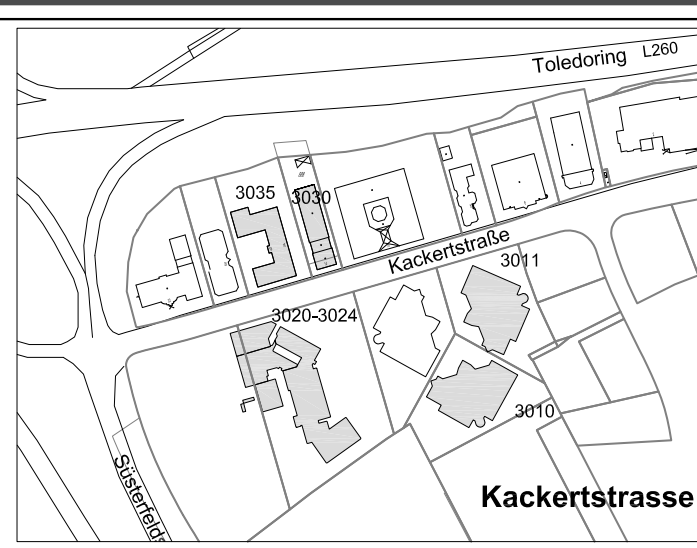

Campus Mitte

Dez. Facility Management
Lageplan
Campus Mitte, West,
Burtscheid
10.24 Stand 06/2014